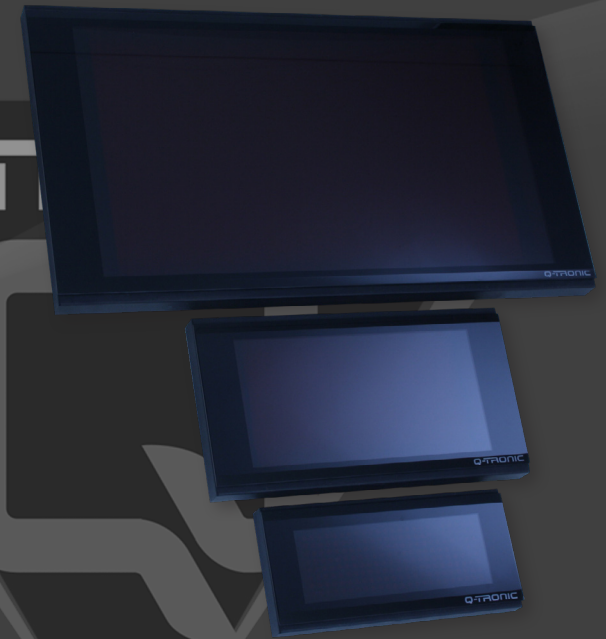

Attributes:

- full glass cover
- elegant appearance
- detailed shaping
- 22"-42" TFT screen with capacitive touch surface
- vandal safe keyboard (optional)
- 1.3 mega pixel webcam (optional)
- thermal printer up to A4 size (optional)
- Wi-Fi Ethernet connection (optional)
- RFID reader (optional)

Q-TRONIC Lt d.

H-7633 Pécs, Esztergár L. u. 4/C.
Hungary

info@q-tronic.hu
<http://www.q-tronic.hu>

Q-TRONIC
Q-ELEGANT

information in **elegant** shape

„information in
elegant
shape“

Accessories:

Dot matrix display

- graphical visualization
- easy installation
- elegant appearance
- precise output
- multiply line version available
- individual resolution available

Overview:

The quality of the Q-ELEGANT stands its proof in any type of surrounding area. At the planning of this information terminal, besides the elegant and discrete look, we emphasized the needs of our customers, so there is a possibility to integrate webcam, printer or RFID-reader in our information kiosks. The front side of the Information terminal is fully glass covered, which ensures an extraordinary elegant appearance with the 22" built in TFT screen. The capacitive touch screen guarantees the correct and secure positioning.