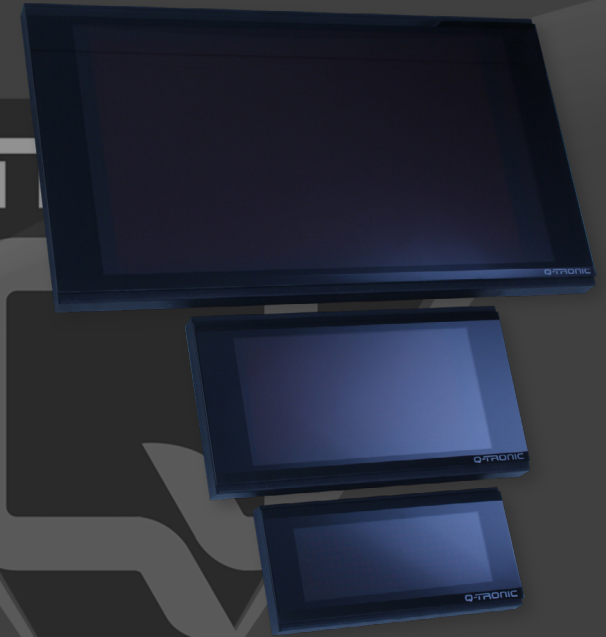

Attributes:

- up to ten services
- elegant appearance
- accurate and precise manufacturing
- touch button equipped glass surface
- clear design
- easy installation
- reliable operation
- cost effective solution
- invented for simple procedures
- user friendly design
- wireless version available

Our products are invented and manufactured by our workmates with precise and passionate attitude. The cornerstone of our business is to exceed customer expectations with only the most durable and outstanding products. The ten touch button equipped glass surface. The inox cover ensure the elegant appearance of our ticket dispenser. With it's elegant appearance the Q-MINI fits perfectly into any environment. Due to its ease use and comprehensive documentation your personnel will manage the system with both ease and self confidence.

## Dot matrix display

- graphical visualization
- easy installation
- elegant appearance
- precise output
- multiply line version available
- individual resolution available